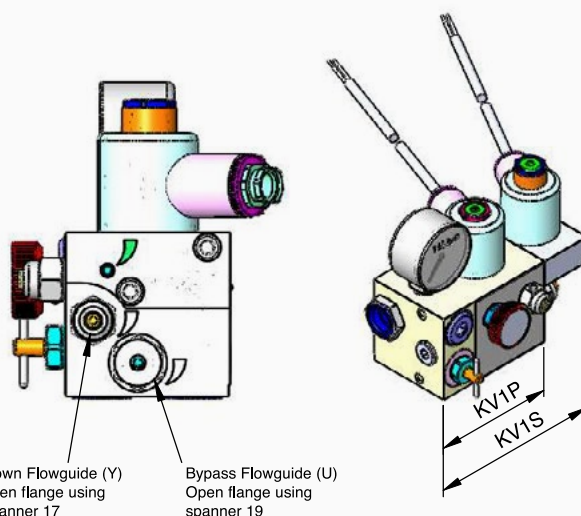

U 40

Y 40

U 80

Y 80

Bypass Flowguide:
U 10, 20, 40, 80

Applicable for KV1P & KV1S

Article number: KV1-U-Y
Date: 26.11.10

Hydratec Lift Services Limited
Unit 1B, Blackbushe Business Village
Yateley, Hampshire
GU46 6GA