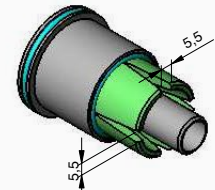

Unbiased Unbranded **Reliable**

BLAIN PRODUCTS AVAILABLE FROM HYDRATEC

EV 1¹/₂-2" FLOW GUIDES

**BLAIN PRODUCTS
AVAILABLE FROM STOCK
AND TO ORDER**

BLAIN EV 1½-2" Flow Guides

U 0

Down Flowguide X- 0

U 3

Down Flowguide X 3-4

U 1

U 4

Down Flowguide X 1-2

U 2

U 5

Down Flowguide X 5-6

U 7

Down Flowguide X 7

U 6

Bypass Flowguide:
U 0, 1, 2, 3, 4, 5, 6, 7
Downvalve Flowguide:
X 0, 1-2, 3-4, 5-6, 7

Article number: EV 1.5-2-U-X
Date: 03.09.10

Hydratec Lift Services Limited
Unit 1B, Blackbushe Business Village
Yateley, Hampshire
GU46 6GA